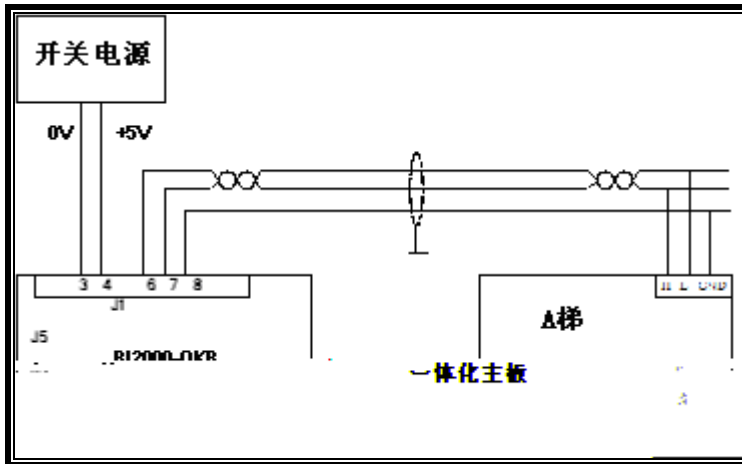

1.33~1.40 A~H Uppeak floor
2		1.7 X Start Time~ 1.8 X End Time 1.41~1.48 A~H Dnpeak floor

1.3

" Save para"
" Enter" " Yes?" " Enter"
" Success" " Esc"

" New Password"
" Enter" " Enter"
" " " "
" >"
" Enter"

- 1.
- 2.
- 3.

- 4.
- 5.

(Group able) 1 Parallel No A~H

A~H /
Yes, /